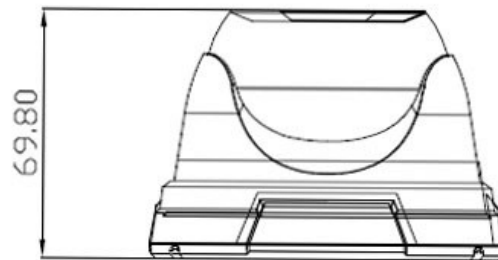

CP- GC-HD20L2

2 MP HDX IR Dome Camera - 20 Mtr.

HDX

Main Features

- 1/2.7" 2 MP HQIS Pro Image Sensor
- 25/30fps@1080P
- Day/Night(ICR), AWB, AGC, BLC
- 3.6mm Lens
- IR Range of 20 Mtr.

CP- GC-HD20L2

2 MP HDX IR Dome Camera - 20 Mtr.

HDX

Feature

Image Sensor
Minimum Illumination
Shutter Speed
White Balance
Gain Control(AGC)
Lens
S/N Ratio
Video Streaming
Video Output
ICR
IR
No. of IR LEDs
Operating Temperature
Power Source
Power Consumption
Dimension
Weight

Specification

1/2.7" 2 MP HQIS Pro Image Sensor
Color (0.1Lux), White and Black (0Lux IR LED On)
1/50(1/60)-1/100000s
Auto
Auto
3.6mm
52dB (AGC OFF/BW OFF)
1080P@25 fps
1.0Vp-p75Ω
Supports
IR Range of 20 Mtr.
24
-10°C~+50°C
DC12V
0.4W(2.5W after IR LED Powered on)
99.85mm x 99.85mm x 69.80mm
0.15 kG.