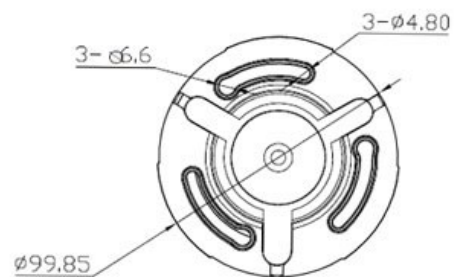

CP- GC-HD20L2

2 MP HDX IR Dome Camera - 20 Mtr.

HDX

Main Features

- 1/2.7" 2 MP HQIS Pro Image Sensor
- 25/30fps@1080P
- Day/Night(ICR), AWB, AGC, BLC
- 3.6mm Lens
- IR Range of 20 Mtr.

CP- GC-HD20L2

2 MP HDX IR Dome Camera - 20 Mtr.

HDX

Feature

Image Sensor
Minimum Illumination
Shutter Speed
White Balance
Gain Control(AGC)
Lens
S/N Ratio
Video Streaming
Video Output
ICR
IR
No. of IR LEDs
Operating Temperature
Power Source
Power Consumption
Dimension
Weight

Specification

1/2.7" 2 MP HQIS Pro Image Sensor
Color (0.1Lux), White and Black (0Lux IR LED On)
1/50(1/60)-1/100000s
Auto
Auto
3.6mm
52dB (AGC OFF/BW OFF)
1080P@25 fps
1.0Vp-p75Ω
Supports
IR Range of 20 Mtr.
24
-10°C~+50°C
DC12V
0.4W(2.5W after IR LED Powered on)
99.85mm x 99.85mm x 69.80mm
0.15 kG.